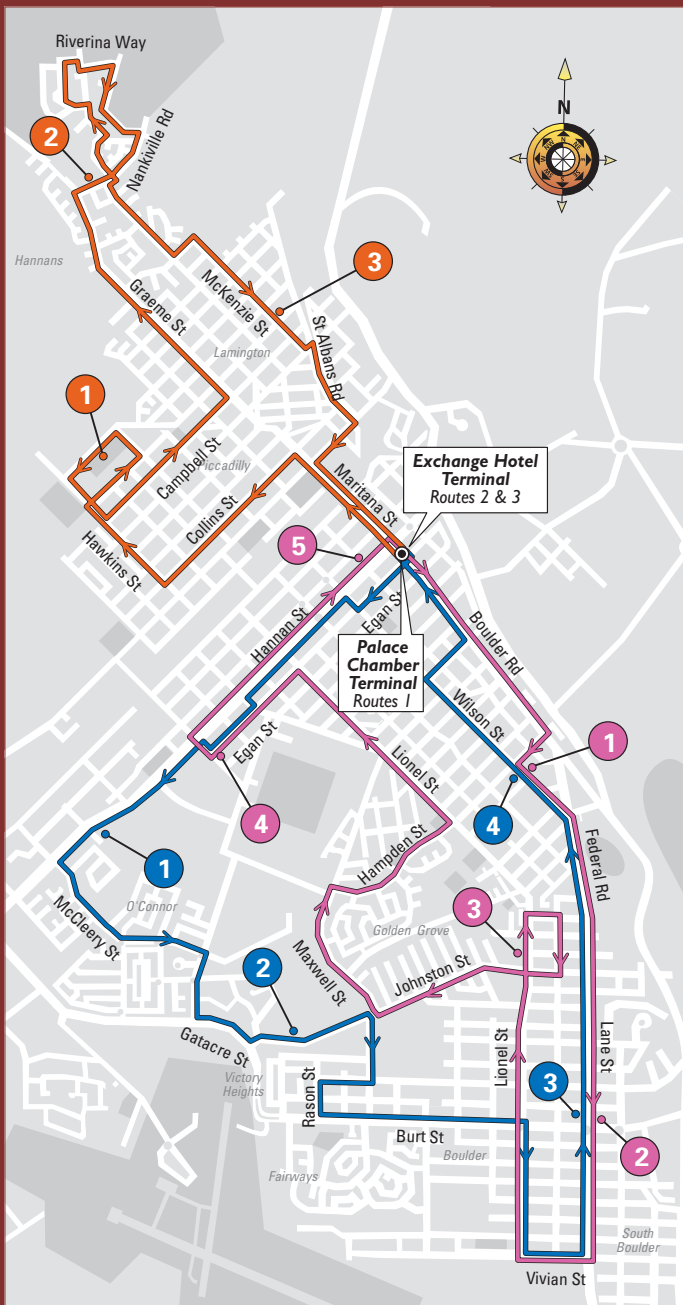

Saturday

Exchange Hotel Terminal	Muschamp Village	Rock Inn	Lionel Street Markets	Egan & Throssell Streets	St Barbara's Square	Exchange Hotel Terminal (arrival time)
	1	2	3	4	5	
am 7:00	7:03	7:07	7:13	7:22	7:27	7:30 (1)
9:00	9:03	9:07	9:13	9:22	9:27	9:30 (1)
11:00	11:03	11:07	11:13	11:22	11:27	11:30 (1)

Route 3

Boulder via O'Connor

Kalgoorlie – O'Connor – Boulder – Kalgoorlie

Monday to Friday

Exchange Hotel Terminal	Caltex Roadhouse	Goldfields Oasis	Boulder Cnr Burt & Lane Streets	Muschamp Village	Palace Chambers Terminal (arrival time)
	1	2	3	4	
am 7:05	7:12	7:17	7:26	7:29	7:33 (1)
7:45	7:52	7:57	8:06	8:09	8:13
8:20	8:27	8:32	8:41	8:44	8:48 (2)
9:20	9:27	9:32	9:41	9:44	9:48 (2)
10:20	10:27	10:32	10:41	10:44	10:48 (2)
11:20	11:27	11:32	11:41	11:44	11:48 (2)
pm 12:20	12:27	12:32	12:41	12:44	12:48 (2)
1:20	1:27	1:32	1:41	1:44	1:48
2:20	2:27	2:32	2:41	2:44	2:48 (2)
3:20	3:27	3:32	3:41	3:44	3:48 (2)
4:20	4:27	4:32	4:41	4:44	4:48 (2)
5:45	5:52	5:57	6:06	6:09	6:13

Saturday

Exchange Hotel Terminal	Caltex Roadhouse	Goldfields Oasis	Boulder Cnr Burt & Lane Streets	Muschamp Village	Palace Chambers Terminal (arrival time)
	1	2	3	4	
am 8:20	8:27	8:32	8:41	8:44	8:48 (2)
10:20	10:27	10:32	10:41	10:44	10:48 (2)
pm 12:20	12:27	12:32	12:41	12:44	12:48

- Bracketed numbers indicate a connecting service
- Tickets valid for 90 minutes from time of purchase

-  **Route 1 - Hannans**
-  **Route 2 - Boulder**
-  **Route 3 - Boulder via O'Connor**
-  **Timed Stop (Main Bus Terminal)**